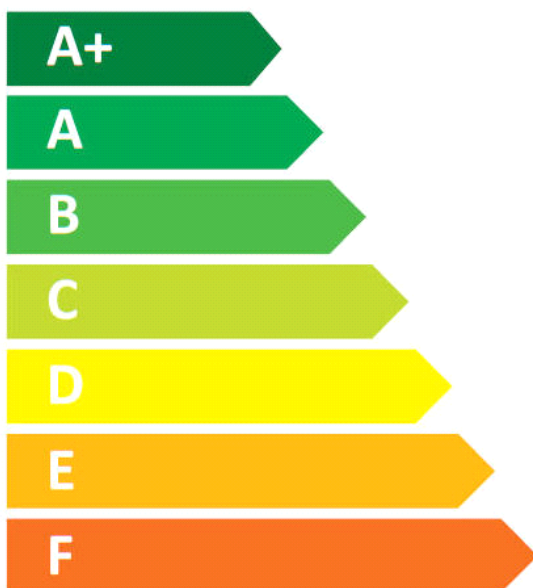

ENERG
енергия · ενέργεια

TRITON THE UK'S SHOWER COMPANY

See you first thing Britain

ASP09TLRSD

15 dB

483
kWh/annum