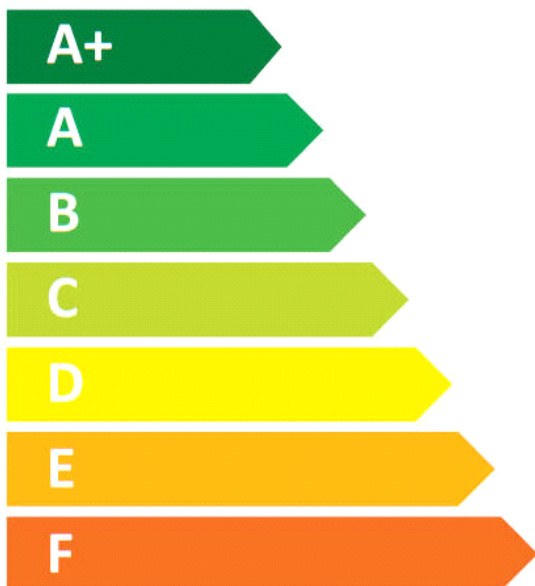

ENERG
енергия · ενέργεια

TRITON THE UK'S SHOWER COMPANY

See you first thing Britain

ASP08BRSTL

15 dB

482
kWh/annum

ENERG
енергия · ενέργεια

TRITON THE UK'S SHOWER COMPANY

15 dB

482
kWh/annum

ENERG
енергия · ενέργεια

TRITON THE UK'S SHOWER COMPANY

See you first thing Britain

ASP08GUNMTL

15 dB

482
kWh/annum