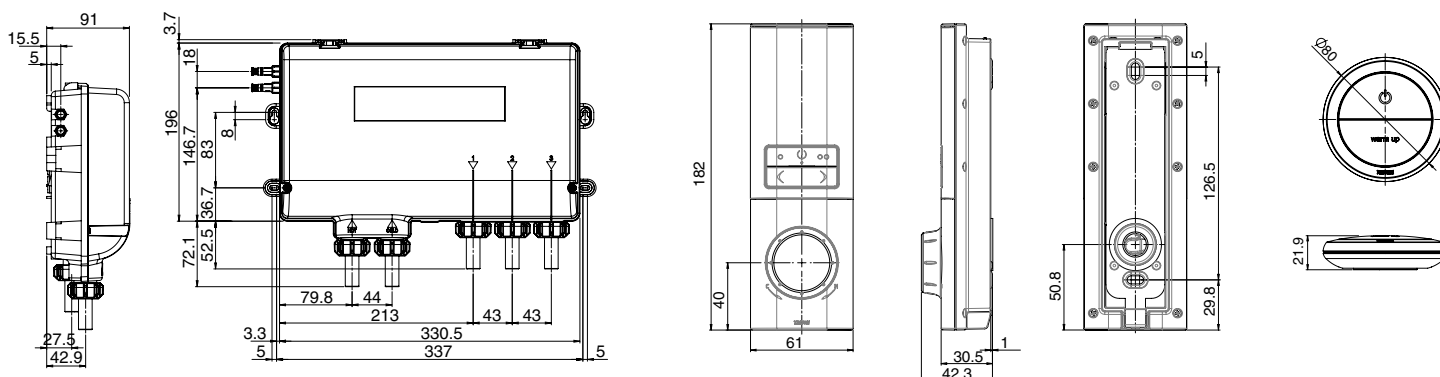

See www.tritonshowers.co.uk/digital

Contact our specification team

Call: 02476 324 776 | Email: specification@tritonshowers.co.uk | Web: www.tritonshowers.co.uk