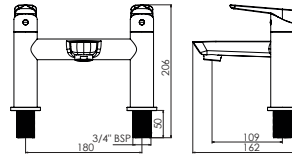

## Specification:

	Bar mixer with kit Bar mixer with Diverter	Dual Control Mixer	Concentric Eco Mixer Concentric Mixer Concentric Extended Mixer	Sequential Mixer
Temperature Control	Thermostatic	Thermostatic	Thermostatic	Thermostatic
Inlet Fittings	Push fit for pipe tails	n/a	Integral (nuts & olives supplied)	Integral (nuts & olives supplied)
Inlet Connection	15mm female push fit	3/4" BSP female	15mm female compression	15mm female compression
Outlet Connection	1/2" BSP male	1/2" BSP female	1/2" BSP male	1/2" BSP male
Maximum Running Pressure*	5 bar	5 bar	5 bar	5 bar
Minimum Running Pressure*	0.1 bar	0.1 bar	0.1 bar	0.1 bar
Flow Rate (min pressure)	3.5 l/min	4.9 l/min	6 l/min	4.8 l/min
Flow Rate 3 bar	25 l/min - Bar mixer 26.6 l/min - Bar diverter	26.5 l/min	6 l/min - Eco 40.8 l/min	31.5 l/min
Optional Limiter	12 l/min	n/a	6 l/min (factory fitted) - Eco 12 l/min	12 l/min
Built-in fittings	n/a	2 x front / 2 x rear lugs	80mm dia plate & wall outlet	68mm dia plate & wall outlet
Built-in Depth	n/a	60mm (fixings) / 65mm (body)	60mm	50mm

# Eden Tap Range

See you first thing Britain

TMV2 Bath Shower Mixer  
**UNEDTHBSM**

TMV2 Bath Shower Mixer  
with Riser Rail Kit  
**UNEDTHBSMRR**

Bath Shower Mixer  
**UNEDBSM**

Bath Filler  
**UNEDTPBAF**