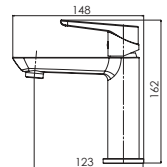

Mono Basin Mixer Tap
with Click Clack Waste*
UNEDTPBASM