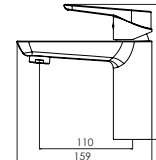

Eden Tap Range

See you first thing Britain

TMV2 Bath Shower Mixer
UNEDTHBSM

Features:

- A range of high quality products that form the centrepiece of the bathroom
- The design combines great looks with easy turn controls, so this range is easy on the eye and family friendly
- With performance to match, even at low water pressures

Benefits

- Metal backnuts or horseshoe plate for secure fixing
- Flexible tap connectors
- Slotted click clack waste included*