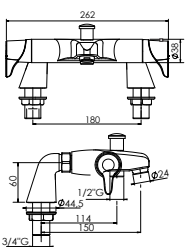

## Specification:

	Bar mixer with kit Bar mixer with Diverter	Dual Control Mixer	Concentric Eco Mixer Concentric Mixer Concentric Extended Mixer	Sequential Mixer
Temperature Control	Thermostatic	Thermostatic	Thermostatic	Thermostatic
Inlet Fittings	Push fit for pipe tails	n/a	Integral (nuts & olives supplied)	Integral (nuts & olives supplied)
Inlet Connection	15mm female push fit	3/4" BSP female	15mm female compression	15mm female compression
Outlet Connection	1/2" BSP male	1/2" BSP female	1/2" BSP male	1/2" BSP male
Maximum Running Pressure*	5 bar	5 bar	5 bar	5 bar
Minimum Running Pressure*	0.1 bar	0.1 bar	0.1 bar	0.1 bar
Flow Rate (min pressure)	3.5 l/min	4.9 l/min	6 l/min	4.8 l/min
Flow Rate 3 bar	25 l/min - Bar mixer 26.6 l/min - Bar diverter	26.5 l/min	6 l/min - Eco 40.8 l/min	31.5 l/min
Optional Limiter	12 l/min	n/a	6 l/min (factory fitted) - Eco 12 l/min	12 l/min
Built-in fittings	n/a	2 x front / 2 x rear lugs	80mm dia plate & wall outlet	68mm dia plate & wall outlet
Built-in Depth	n/a	60mm (fixings) / 65mm (body)	60mm	50mm

# Eden Tap Range

See you first thing Britain

TMV2 Bath Shower Mixer  
**UNEDTHBSM**

TMV2 Bath Shower Mixer  
with Riser Rail Kit  
**UNEDTHBSMRR**

Bath Shower Mixer  
**UNEDBSM**

Bath Filler  
**UNEDTPBAF**