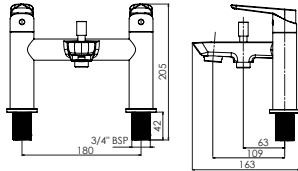

## Specification:

	Bar mixer with kit Bar mixer with Diverter	Dual Control Mixer	Concentric Eco Mixer Concentric Mixer Concentric Extended Mixer	Sequential Mixer
Temperature Control	Thermostatic	Thermostatic	Thermostatic	Thermostatic
Inlet Fittings	Push fit for pipe tails	n/a	Integral (nuts & olives supplied)	Integral (nuts & olives supplied)
Inlet Connection	15mm female push fit	3/4" BSP female	15mm female compression	15mm female compression
Outlet Connection	1/2" BSP male	1/2" BSP female	1/2" BSP male	1/2" BSP male
Maximum Running Pressure*	5 bar	5 bar	5 bar	5 bar
Minimum Running Pressure*	0.1 bar	0.1 bar	0.1 bar	0.1 bar
Flow Rate (min pressure)	3.5 l/min	4.9 l/min	6 l/min	4.8 l/min
Flow Rate 3 bar	25 l/min - Bar mixer 26.6 l/min - Bar diverter	26.5 l/min	6 l/min - Eco 40.8 l/min	31.5 l/min
Optional Limiter	12 l/min	n/a	6 l/min (factory fitted) - Eco 12 l/min	12 l/min
Built-in fittings	n/a	2 x front / 2 x rear lugs	80mm dia plate & wall outlet	68mm dia plate & wall outlet
Built-in Depth	n/a	60mm (fixings) / 65mm (body)	60mm	50mm

# Eden Tap Range

See you first thing Britain

TMV2 Bath Shower Mixer  
**UNEDTHBSM**

TMV2 Bath Shower Mixer  
with Riser Rail Kit  
**UNEDTHBSMRR**

Bath Shower Mixer  
**UNEDBSM**

Bath Filler  
**UNEDTPBAF**