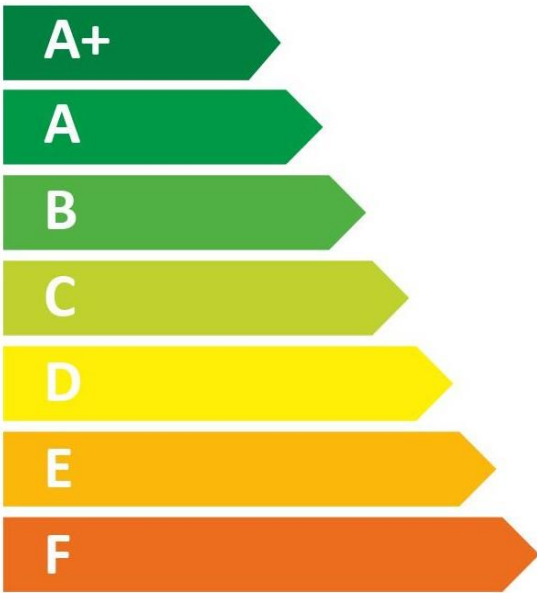

15 dB

482
kWh/annum