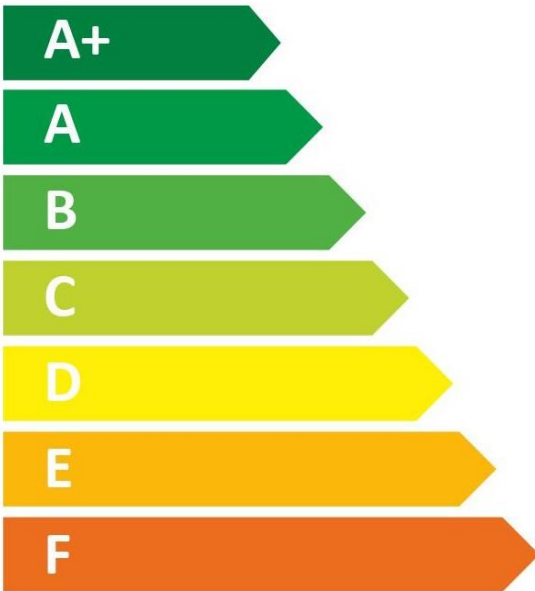

# ENERGY

**TRITON** THE UK'S SHOWER COMPANY  
See you first thing Britain

**ASP08GUNMTL**

15 dB

482  
kWh/annum

# ENERGY

**TRITON** THE UK'S SHOWER COMPANY

See you first thing Britain

**ASP08BRSTL**

**15** dB

**482**  
kWh/annum