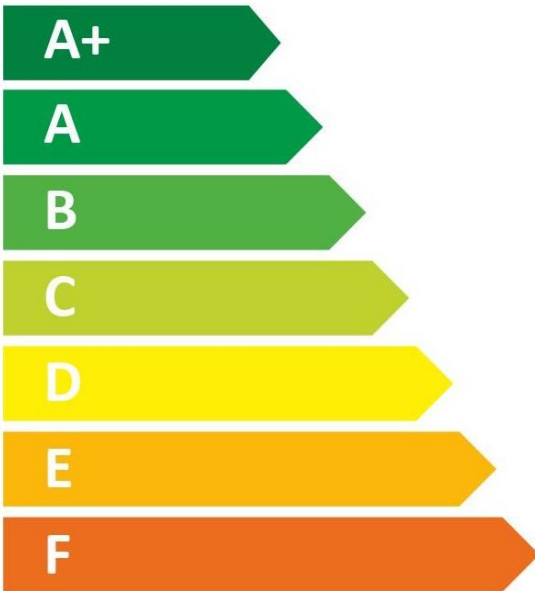

# ENERGY

**TRITON** THE UK'S SHOWER COMPANY

See you first thing Britain

**XT900PI9**

69 dB

483  
kWh/annum