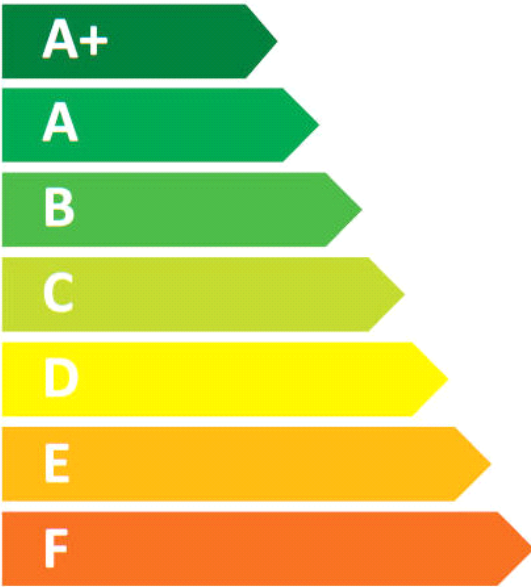

ENERG
енергия · ενεργεια

TRITON THE UK'S SHOWER COMPANY

See you first thing Britain

XT9SRI953

55 dB

476
kWh/annum

ENERG
енергия · ενέργεια

TRITON THE UK'S SHOWER COMPANY

See you first thing Britain

XT9SRISAT9

55 dB

476
kWh/annum