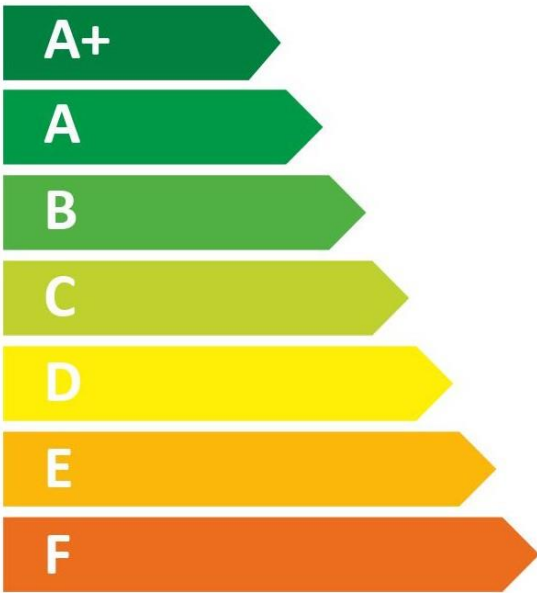

ENERGY

TRITON THE UK'S SHOWER COMPANY

See you first thing Britain

CSGPE08WC

69 dB

482
kWh/annum

ENERGY

TRITON THE UK'S SHOWER COMPANY

See you first thing Britain

CSGPE09WC

69 dB

483 kWh/annum