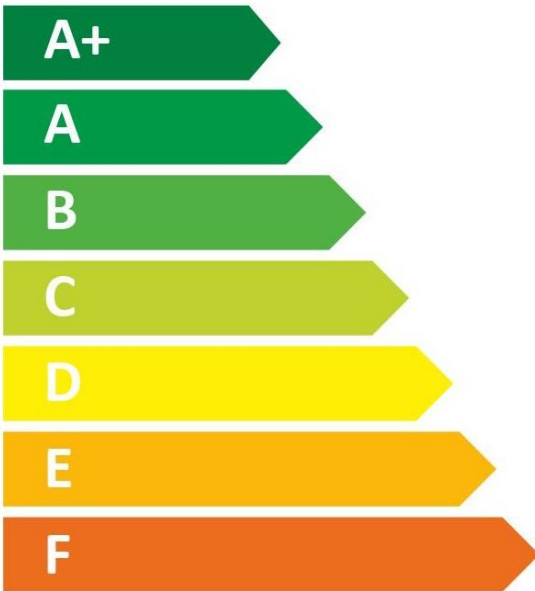

ENERGY

TRITON THE UK'S SHOWER COMPANY

See you first thing Britain

CSGPE08WC

69 dB

482
kWh/annum

ENERGY

TRITON THE UK'S SHOWER COMPANY

See you first thing Britain

CSGPE09WC

69 dB

483 kWh/annum